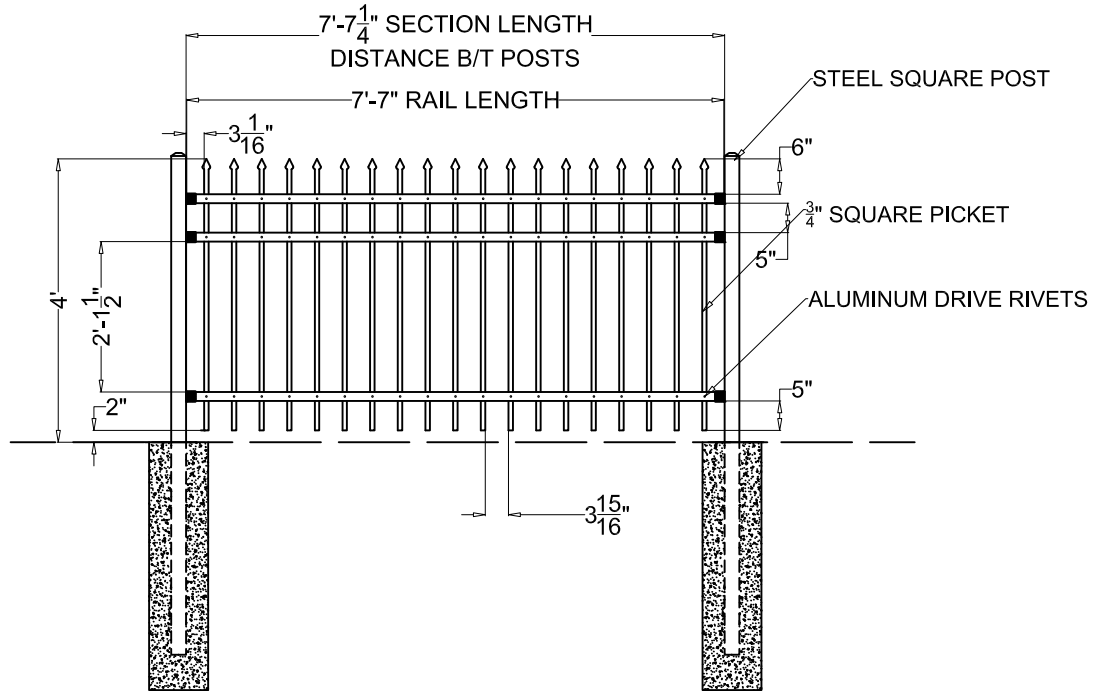

OPTIONS:

Fence Heights:

- 4 ft
- 5 ft
- 6 ft
- 7 ft
- 8 ft

Post Option

- 2 1/2" Sq. 14ga
- 2 1/2" Sq. 12ga
- 3" Sq. 12ga

Picket Gauge:

- 18 GAUGE
- 16 GAUGE
- 14 GAUGE

Cap Style:

- Ball Style
- Flat Style

Color:

- Black (Std.)
- Bronze
- Green
- White

Residential Kestrel

3/4" Picket

NATIONAL FENCE SYSTEMS, INC.

1033 Route 1
Avenel, NJ 07001
1-800-211-2444

www.nationalfencesystems.com