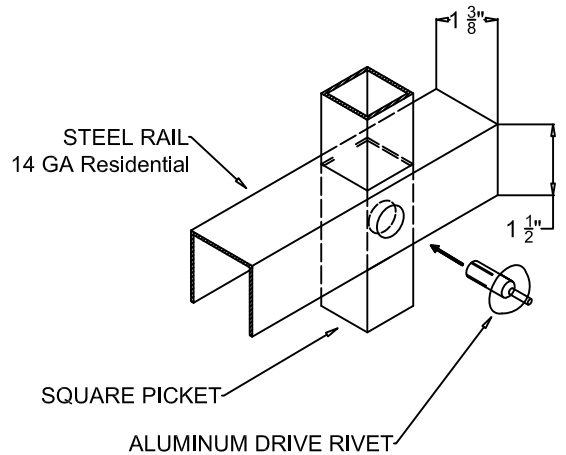

OPTIONS:

Fence Heights:

- 4 ft
- 5 ft
- 6 ft
- 7 ft
- 8 ft

Post Option

- 2 1/2" Sq. 14ga
- 2 1/2" Sq. 12ga
- 3" Sq. 12ga

Picket Gauge:

- 18 GAUGE
- 16 GAUGE
- 14 GAUGE

Cap Style:

- Ball Style
- Flat Style

Color:

- Black (Std.)
- Bronze
- Green
- White

Residential Kestrel

3/4" Picket

NATIONAL FENCE SYSTEMS, INC.

1033 Route 1
Avenel, NJ 07001
1-800-211-2444

www.nationalfencesystems.com