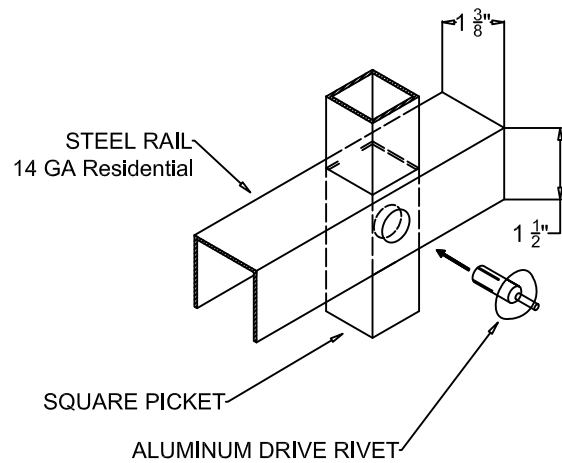

**OPTIONS:**

**Fence Heights:**

- 4 ft
- 5 ft
- 6 ft
- 7 ft
- 8 ft

**Post Option**

- 2 1/2" Sq. 14ga
- 2 1/2" Sq. 12ga
- 3" Sq. 12ga

**Picket Gauge:**

- 18 GAUGE
- 16 GAUGE
- 14 GAUGE

**Cap Style:**

- Ball Style
- Flat Style

**Color:**

- Black (Std.)
- Bronze
- Green
- White

***Residential Kestrel***

***3/4" Picket***

**NATIONAL FENCE SYSTEMS, INC.**

1033 Route 1  
 Avenel, NJ 07001  
 1-800-211-2444  
 www.nationalfencesystems.com