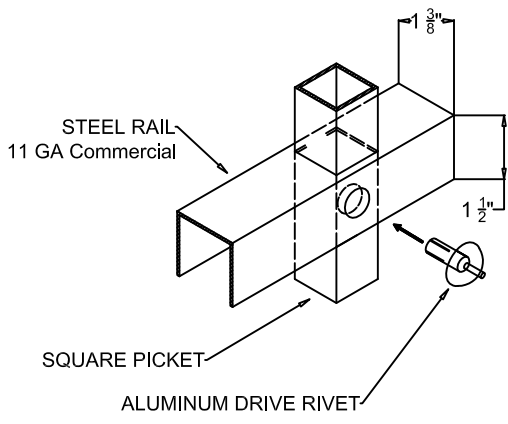

- OPTIONS:**
- Fence Heights:**
- 4 ft
 - 5 ft
 - 6 ft
 - 7 ft
 - 8 ft
- Post Option**
- 2 1/2" Sq. 14ga
 - 2 1/2" Sq. 12ga
 - 3" Sq. 12ga
- Picket Gauge:**
- 18 GAUGE
 - 16 GAUGE
 - 14 GAUGE
- Cap Style:**
- Ball Style
 - Flat Style
- Color:**
- Black (Std.)
 - Bronze
 - Green
 - White

**Commercial KESTREL
1" Picket**

NATIONAL FENCE SYSTEMS, INC.
 1033 Route 1
 Avenel, NJ 07001
 1-800-211-2444
 www.nationalfencesystems.com

Installer:	DWG NO:
Project:	DR: es