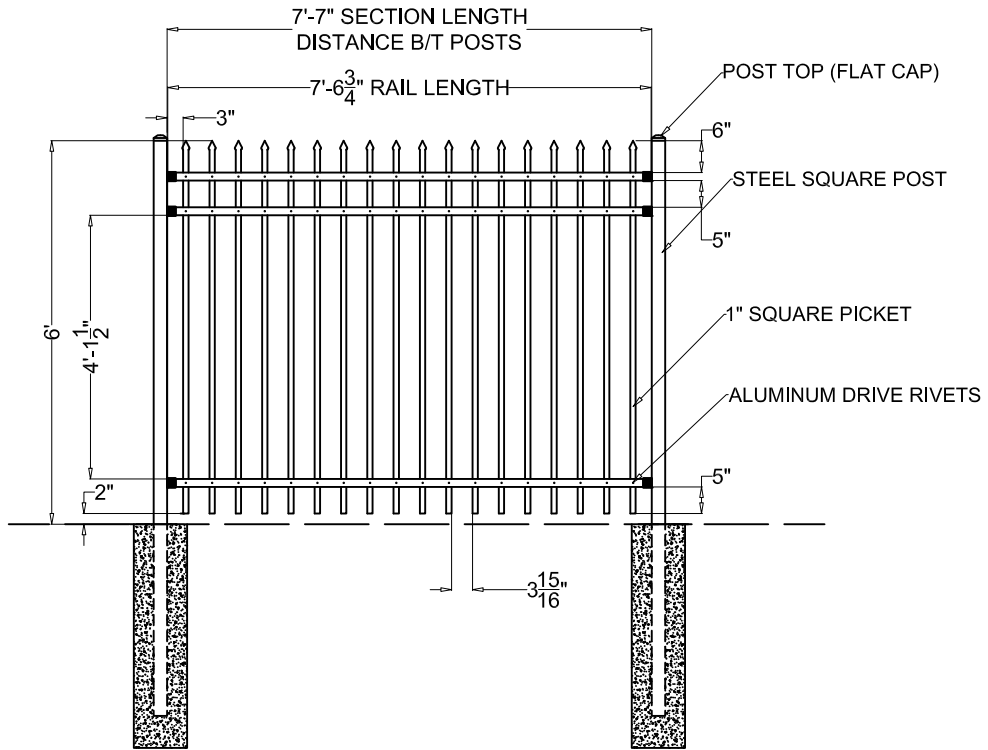

- OPTIONS:**
- Fence Heights:**
- 4 ft
 - 5 ft
 - 6 ft
 - 7 ft
 - 8 ft
- Post Option**
- 2 1/2" Sq. 14ga
 - 2 1/2" Sq. 12ga
 - 3" Sq. 12ga
- Picket Gauge:**
- 18 GAUGE
 - 16 GAUGE
 - 14 GAUGE
- Cap Style:**
- Ball Style
 - Flat Style
- Color:**
- Black (Std.)
 - Bronze
 - Green
 - White

**Commercial KESTREL
1" Picket**

NATIONAL FENCE SYSTEMS, INC.
 1033 Route 1
 Avenel, NJ 07001
 1-800-211-2444
 www.nationalfencesystems.com

Installer:	DWG NO:
Project:	DR: es