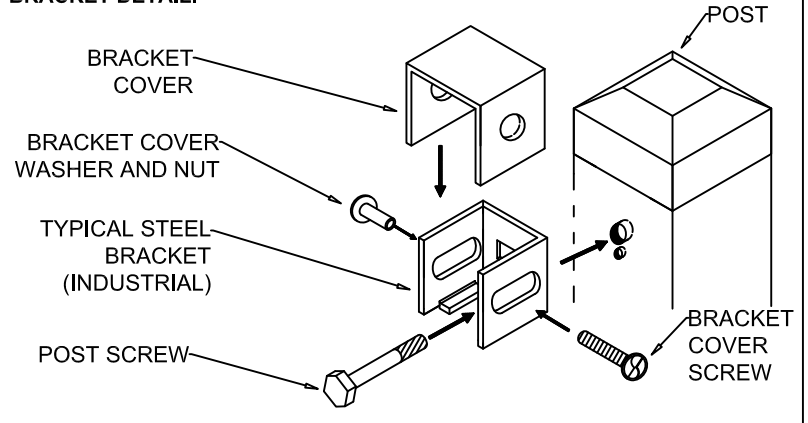

*NOTE:
TOP OF POST
FLUSH WITH TOP
OF PICKET. POST
CAP ADDITIONAL
INCH TO HEIGHT.

OPTIONS:

Fence Heights:

- 4 ft
- 5 ft
- 6 ft
- 7 ft
- 8 ft

Picket Gauge:

- 18 GAUGE
- 16 GAUGE
- 14 GAUGE

Cap Style:

- Ball Style
- Flat Style

Color:

- Black
- Brown
- White
- Green

BALL
STYLE
CAP

FLAT
STYLE
CAP

BRACKET DETAIL:

**Kestrel 8' Section
Industrial 7' Height**

NATIONAL FENCE SYSTEMS, INC.

1033 Route 1
Avenel, NJ 07001
1-800-211-2444