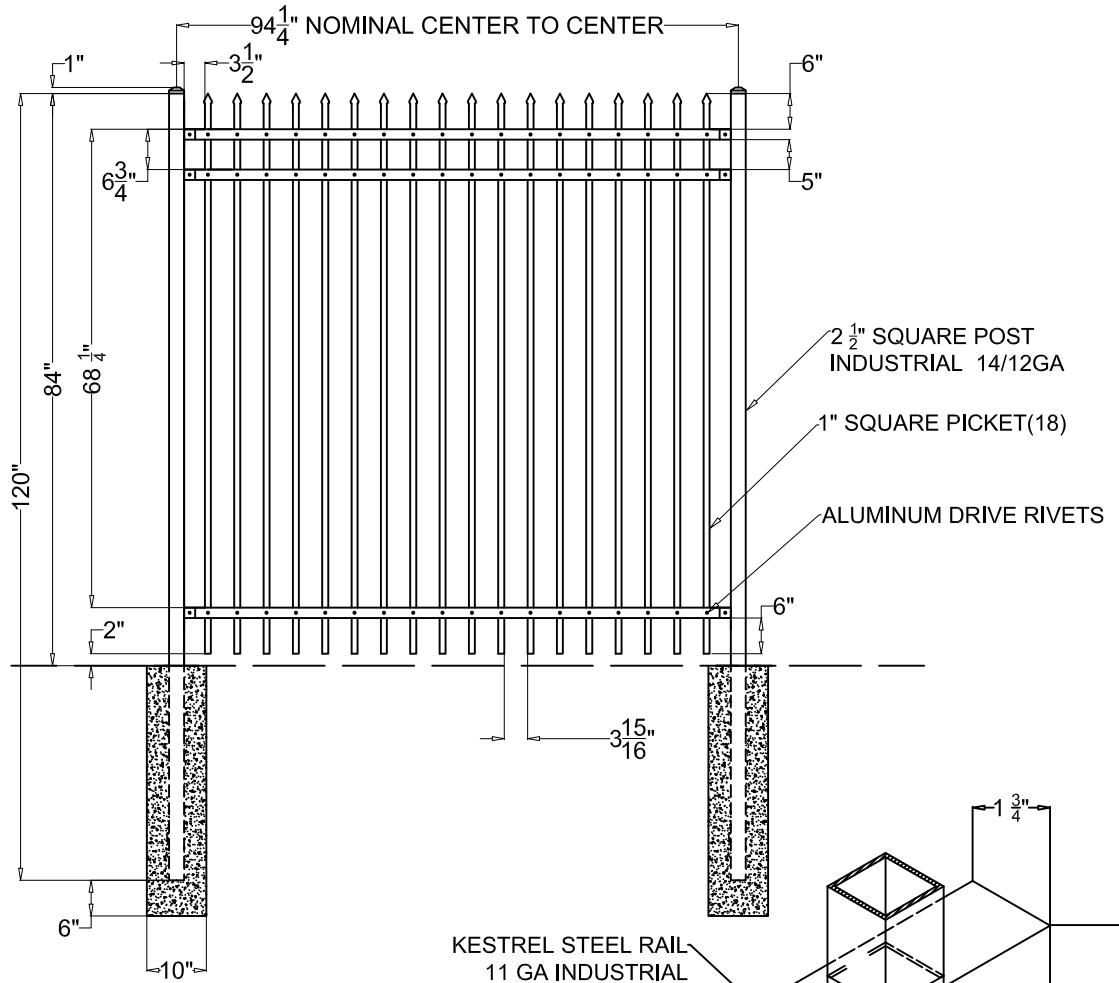

*NOTE:
TOP OF POST
FLUSH WITH TOP
OF PICKET. POST
CAP ADDITIONAL
INCH TO HEIGHT.

OPTIONS:

Fence Heights:

- 4 ft
- 5 ft
- 6 ft
- 7 ft
- 8 ft

Picket Gauge:

- 18 GAUGE
- 16 GAUGE
- 14 GAUGE

Cap Style:

- Ball Style
- Flat Style

Color:

- Black
- Brown
- White
- Green

BALL
STYLE
CAP

FLAT
STYLE
CAP

BRACKET DETAIL:

**Kestrel 8' Section
Industrial 7' Height**

NATIONAL FENCE SYSTEMS, INC.

1033 Route 1
Avenel, NJ 07001
1-800-211-2444