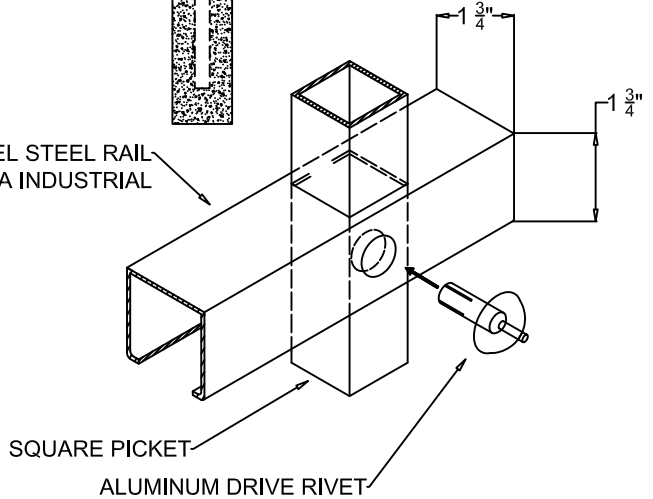

*NOTE:
TOP OF POST
FLUSH WITH TOP
OF PICKET. POST
CAP ADDITIONAL
INCH TO HEIGHT.

OPTIONS:

Fence Heights:

- 4 ft
- 5 ft
- 6 ft
- 7 ft
- 8 ft

Picket Gauge:

- 18 GAUGE
- 16 GAUGE
- 14 GAUGE

Cap Style:

- Ball Style
- Flat Style

Color:

- Black
- Brown
- White
- Green

BALL
STYLE
CAP

FLAT
STYLE
CAP

BRACKET DETAIL:

**Kestrel 8' Section
Industrial 7' Height**

NATIONAL FENCE SYSTEMS, INC.

1033 Route 1
Avenel, NJ 07001
1-800-211-2444