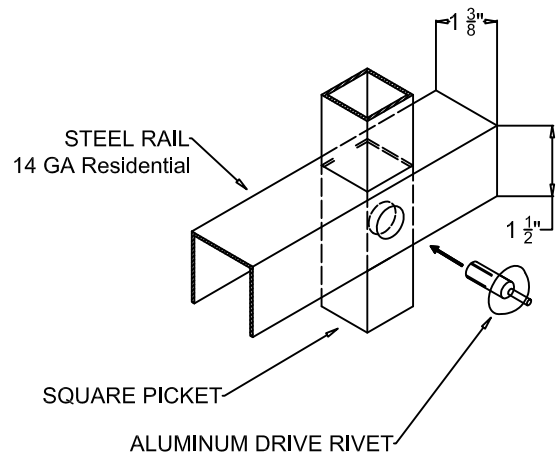

**OPTIONS:**

**Fence Heights:**

- 4 ft
- 5 ft
- 6 ft
- 7 ft
- 8 ft

**Post Option**

- 2 1/2" Sq. 14ga
- 2 1/2" Sq. 12ga
- 3" Sq. 12ga

**Picket Gauge:**

- 18 GAUGE
- 16 GAUGE
- 14 GAUGE

**Cap Style:**

- Ball Style
- Flat Style

**Color:**

- Black (Std.)
- Bronze
- Green
- White

**Residential Kestrel**

**3/4" Picket**

**NATIONAL FENCE SYSTEMS, INC.**

1033 Route 1  
Avenel, NJ 07001  
1-800-211-2444

www.nationalfencesystems.com