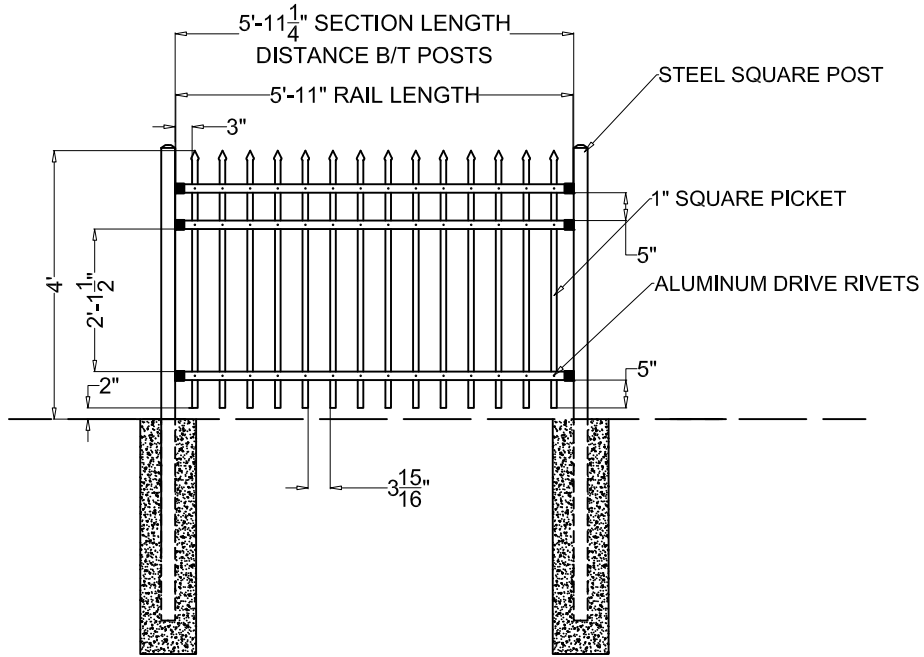

- OPTIONS:**
- Fence Heights:**
- 4 ft
 - 5 ft
 - 6 ft
 - 7 ft
 - 8 ft
- Post Option**
- 2 1/2" Sq. 14ga
 - 2 1/2" Sq. 12ga
 - 3" Sq. 12ga
- Picket Gauge:**
- 18 GAUGE
 - 16 GAUGE
 - 14 GAUGE
- Cap Style:**
- Ball Style
 - Flat Style
- Color:**
- Black (Std.)
 - Bronze
 - Green
 - White

Commercial KESTREL
1" Picket

NATIONAL FENCE SYSTEMS, INC.
1033 Route 1
Avenel, NJ 07001
1-800-211-2444
www.nationalfencesystems.com

Installer:

DWG NO:

Project:

DR: es