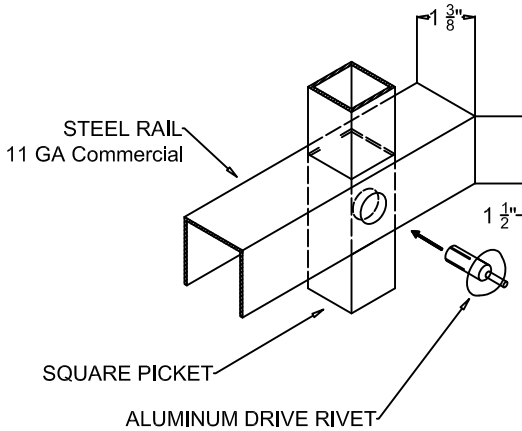

- OPTIONS:**
- Fence Heights:**
- 4 ft
 - 5 ft
 - 6 ft
 - 7 ft
 - 8 ft
- Post Option**
- 2 1/2" Sq. 14ga
 - 2 1/2" Sq. 12ga
 - 3" Sq. 12ga
- Picket Gauge:**
- 18 GAUGE
 - 16 GAUGE
 - 14 GAUGE
- Cap Style:**
- Ball Style
 - Flat Style
- Color:**
- Black (Std.)
 - Bronze
 - Green
 - White

Commercial KESTREL
1" Picket

NATIONAL FENCE SYSTEMS, INC.
1033 Route 1
Avenel, NJ 07001
1-800-211-2444
www.nationalfencesystems.com

Installer:

DWG NO:

Project:

DR: es