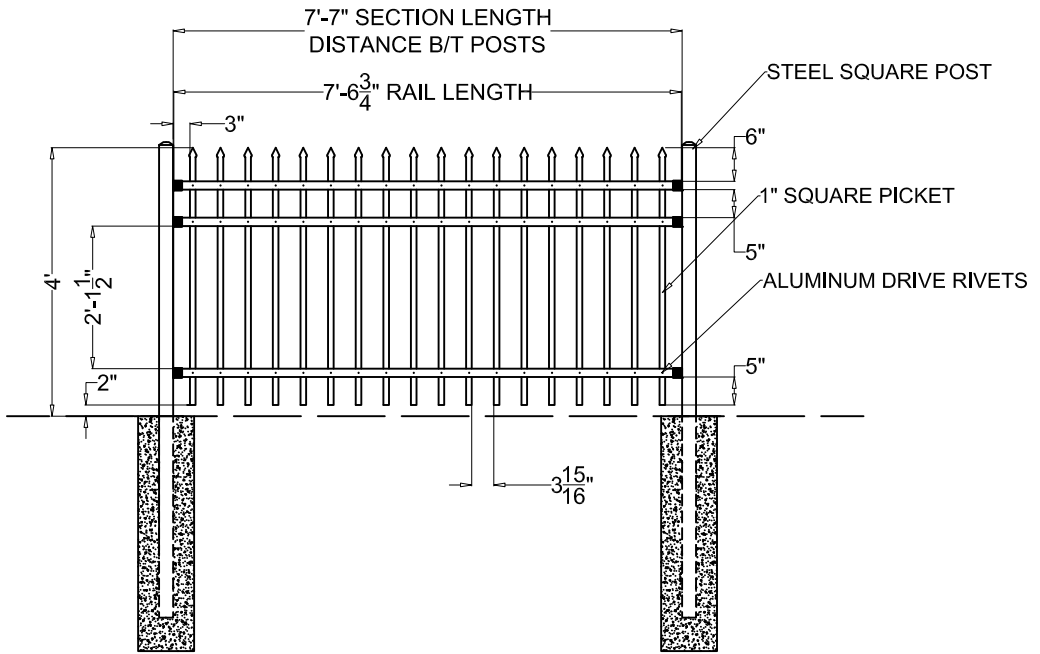

- OPTIONS:**
- Fence Heights:**
- 4 ft
 - 5 ft
 - 6 ft
 - 7 ft
 - 8 ft
- Post Option**
- 2 1/2" Sq. 14ga
 - 2 1/2" Sq. 12ga
 - 3" Sq. 12ga
- Picket Gauge:**
- 18 GAUGE
 - 16 GAUGE
 - 14 GAUGE
- Cap Style:**
- Ball Style
 - Flat Style
- Color:**
- Black (Std.)
 - Bronze
 - Green
 - White

Commercial KESTREL
1" Picket

NATIONAL FENCE SYSTEMS, INC.
1033 Route 1
Avenel, NJ 07001
1-800-211-2444
www.nationalfencesystems.com

Installer:	DWG NO:
Project:	DR: es