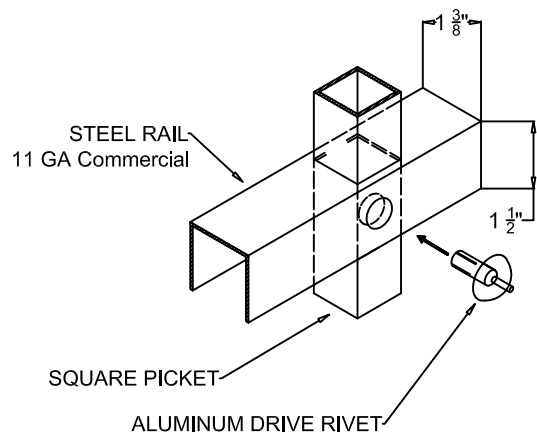

- OPTIONS:**
- Fence Heights:**
- 4 ft
 - 5 ft
 - 6 ft
 - 7 ft
 - 8 ft
- Post Option**
- 2 1/2" Sq. 14ga
 - 2 1/2" Sq. 12ga
 - 3" Sq. 12ga
- Picket Gauge:**
- 18 GAUGE
 - 16 GAUGE
 - 14 GAUGE
- Cap Style:**
- Ball Style
 - Flat Style
- Color:**
- Black (Std.)
 - Bronze
 - Green
 - White

Commercial KESTREL
1" Picket

NATIONAL FENCE SYSTEMS, INC.
1033 Route 1
Avenel, NJ 07001
1-800-211-2444
www.nationalfencesystems.com

Installer:	DWG NO:
Project:	DR: es