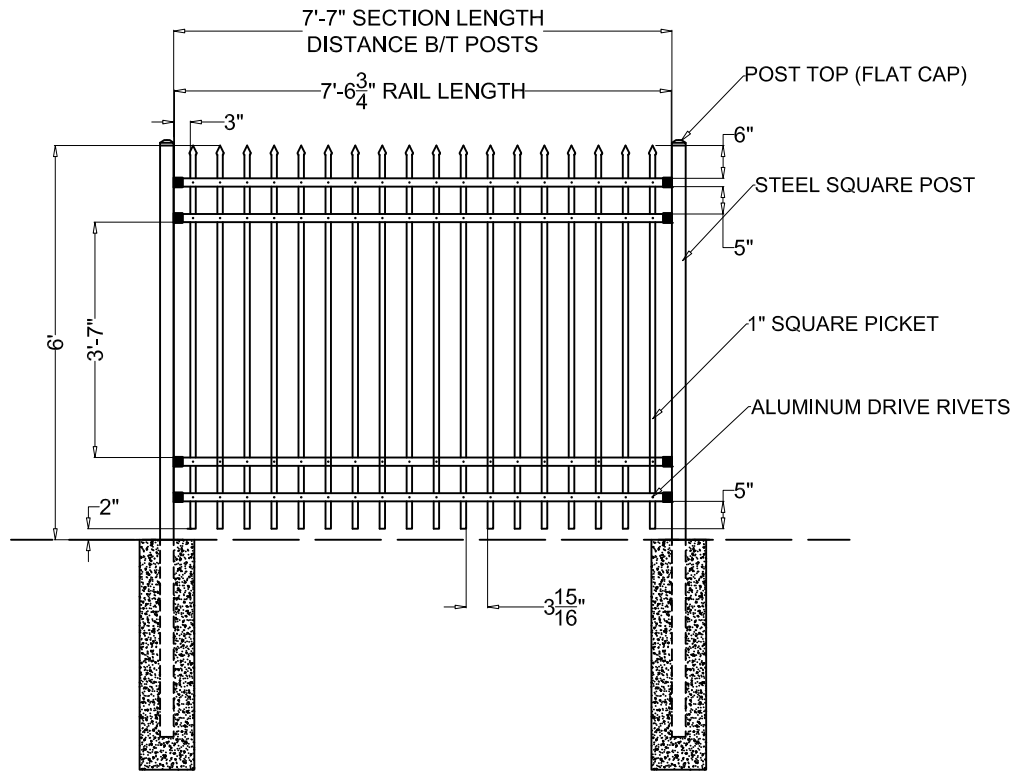

- OPTIONS:**
- Fence Heights:
- 4 ft
 - 5 ft
 - 6 ft
 - 7 ft
 - 8 ft
- Post Option
- 2 1/2" Sq. 14ga
 - 2 1/2" Sq. 12ga
 - 3" Sq. 12ga
- Picket Gauge:
- 18 GAUGE
 - 16 GAUGE
 - 14 GAUGE
- Cap Style:
- Ball Style
 - Flat Style
- Color:
- Black (Std.)
 - Bronze
 - Green
 - White

Commercial KESTREL
1" Picket

NATIONAL FENCE SYSTEMS, INC.
1033 Route 1
Avenel, NJ 07001
1-800-211-2444
www.nationalfencesystems.com

Installer:	DWG NO:
Project:	DR: es