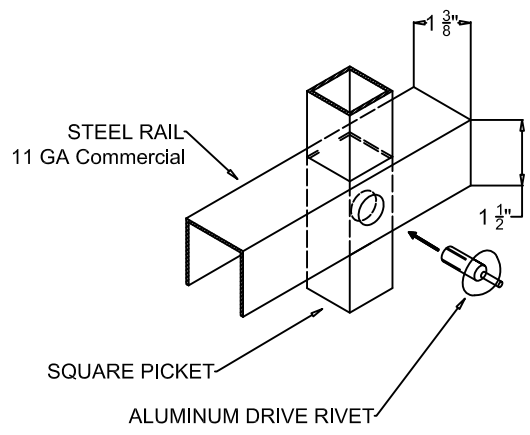

- OPTIONS:**
- Fence Heights:
- 4 ft
 - 5 ft
 - 6 ft
 - 7 ft
 - 8 ft
- Post Option
- 2 1/2" Sq. 14ga
 - 2 1/2" Sq. 12ga
 - 3" Sq. 12ga
- Picket Gauge:
- 18 GAUGE
 - 16 GAUGE
 - 14 GAUGE
- Cap Style:
- Ball Style
 - Flat Style
- Color:
- Black (Std.)
 - Bronze
 - Green
 - White

Commercial KESTREL
1" Picket

NATIONAL FENCE SYSTEMS, INC.
1033 Route 1
Avenel, NJ 07001
1-800-211-2444
www.nationalfencesystems.com

Installer:	DWG NO:
Project:	DR: es