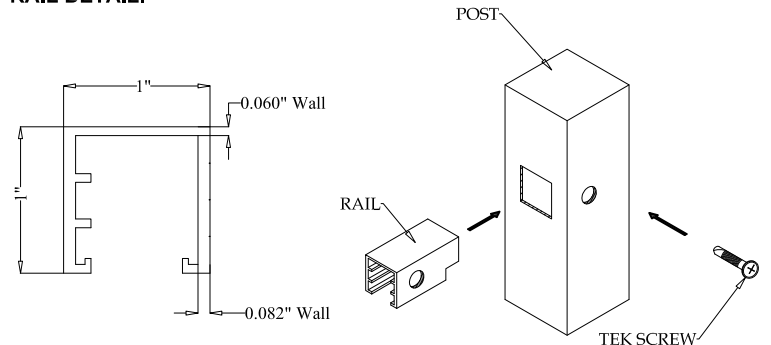

- Black
- Bronze
- White
- Green

BALL
STYLE
CAP

FLAT
STYLE
CAP

POST DETAIL:

STANDARD 2" RESIDENTIAL POST

PICKET DETAIL:

RESIDENTIAL PICKET

RAIL DETAIL: