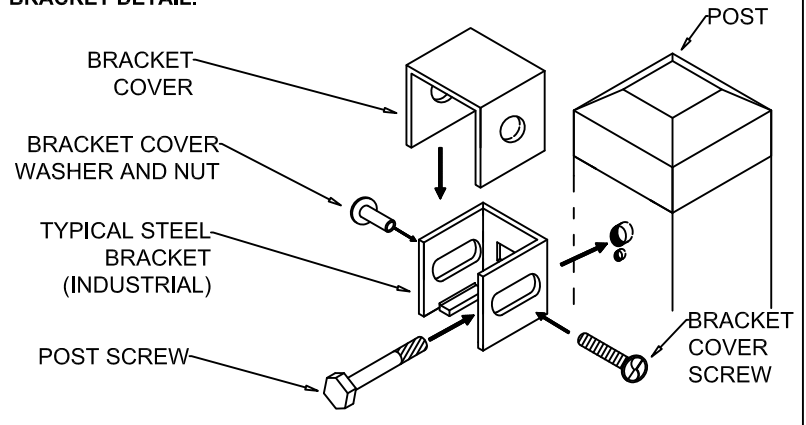

Color:

- Black
- Brown
- White
- Green

BALL
STYLE
CAP

FLAT
STYLE
CAP

BRACKET DETAIL:

**Kestrel 6' Section
Industrial 8' Height**

NATIONAL FENCE SYSTEMS, INC.

1033 Route 1
Avenel, NJ 07001
1-800-211-2444