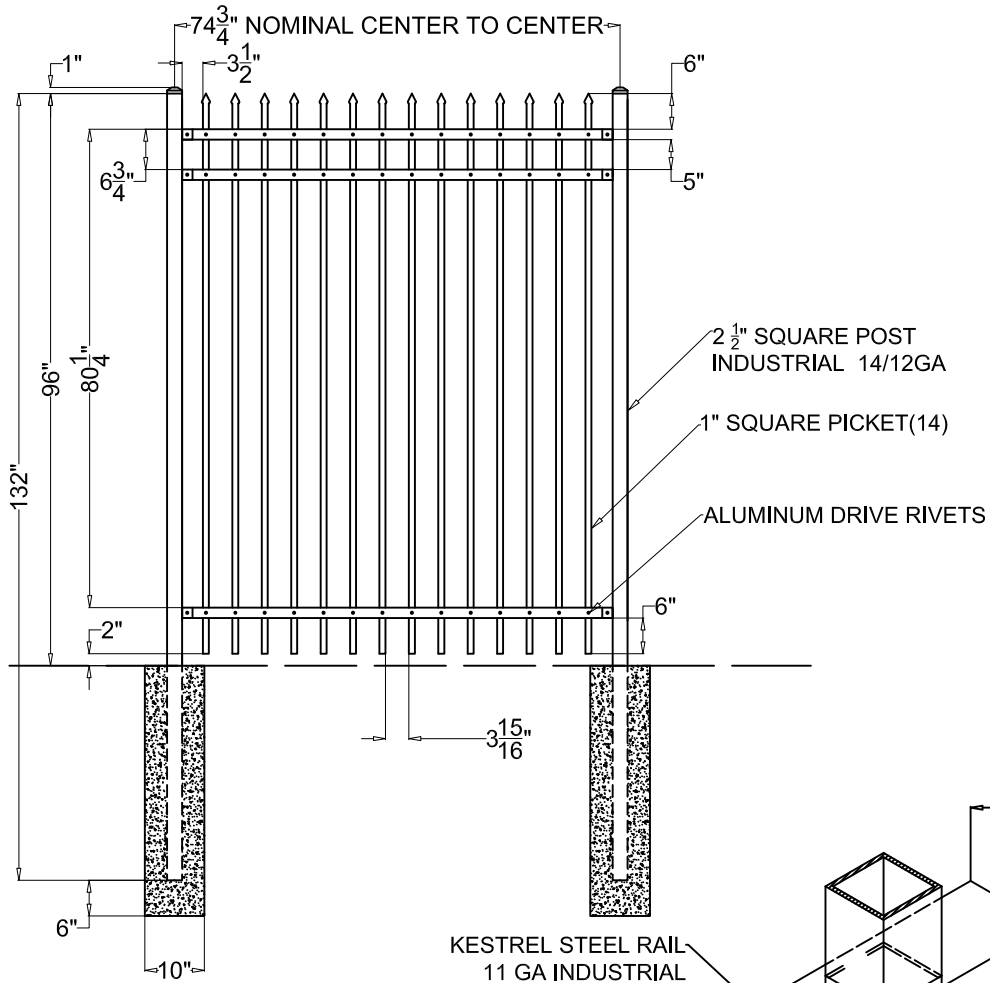

*NOTE:
TOP OF POST
FLUSH WITH TOP
OF PICKET. POST
CAP ADDITIONAL
INCH TO HEIGHT.

OPTIONS:

Fence Heights:

- 4 ft
- 5 ft
- 6 ft
- 7 ft
- 8 ft

Picket Gauge:

- 18 GAUGE
- 16 GAUGE
- 14 GAUGE

Cap Style:

- Ball Style
- Flat Style

Color:

- Black
- Brown
- White
- Green

BALL
STYLE
CAP

FLAT
STYLE
CAP

BRACKET DETAIL:

**Kestrel 6' Section
Industrial 8' Height**

NATIONAL FENCE SYSTEMS, INC.

1033 Route 1
Avenel, NJ 07001
1-800-211-2444