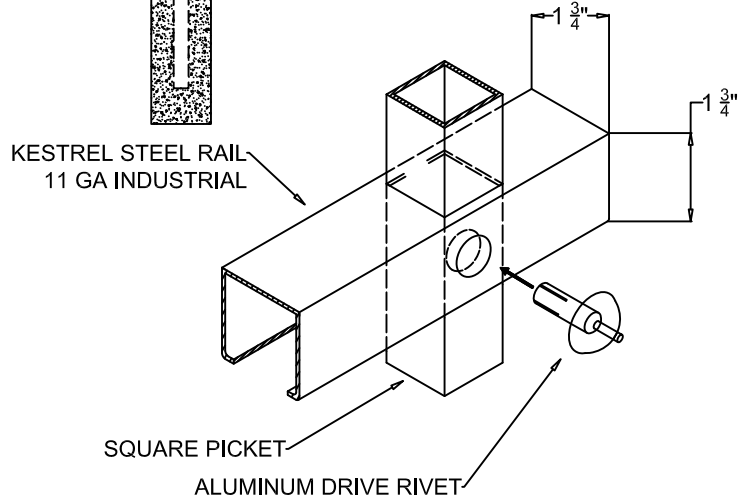

*NOTE:
TOP OF POST
FLUSH WITH TOP
OF PICKET. POST
CAP ADDITIONAL
INCH TO HEIGHT.

OPTIONS:

Fence Heights:

- 4 ft
- 5 ft
- 6 ft
- 7 ft
- 8 ft

Picket Gauge:

- 18 GAUGE
- 16 GAUGE
- 14 GAUGE

Cap Style:

- Ball Style
- Flat Style

Color:

- Black
- Brown
- White
- Green

BALL
STYLE
CAP

FLAT
STYLE
CAP

BRACKET DETAIL:

**Kestrel 6' Section
Industrial 8' Height**

NATIONAL FENCE SYSTEMS, INC.

1033 Route 1
Avenel, NJ 07001
1-800-211-2444